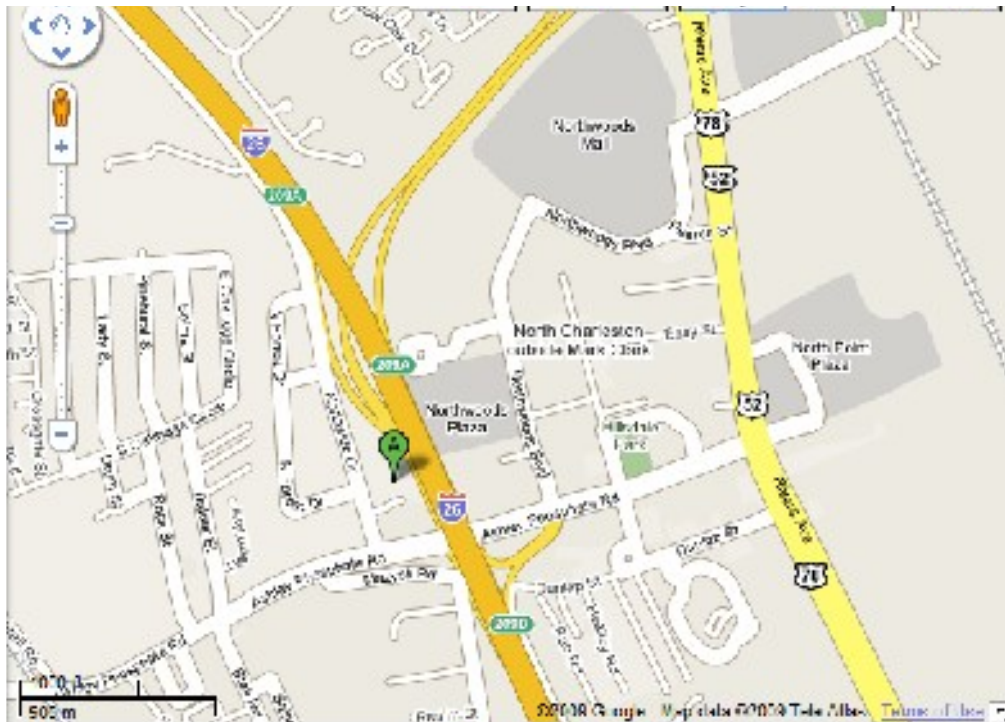

New location!

English&More will not be located at MMTC after the Spring 2 semester. Starting with the **Summer Semester**, our new location will be just two miles away at **7410 Northside Drive**. Please see the map and directions below.

From the East:

26 West
Take Exit 209B-A - Ashley Phosphate Road
Turn LEFT onto Ashley Phosphate Road
Turn RIGHT onto Northside Drive (near McDonald's)
Look for large sign on the right side of the road that says "7410 Northside Drive."

From the West:

26 East
Take Exit 209A - Ashley Phosphate Road
Turn RIGHT onto Ashley Phosphate Road
Turn RIGHT onto Northside Drive (near McDonald's)
Look for large sign on the right side of the road that says "7410 Northside Drive."